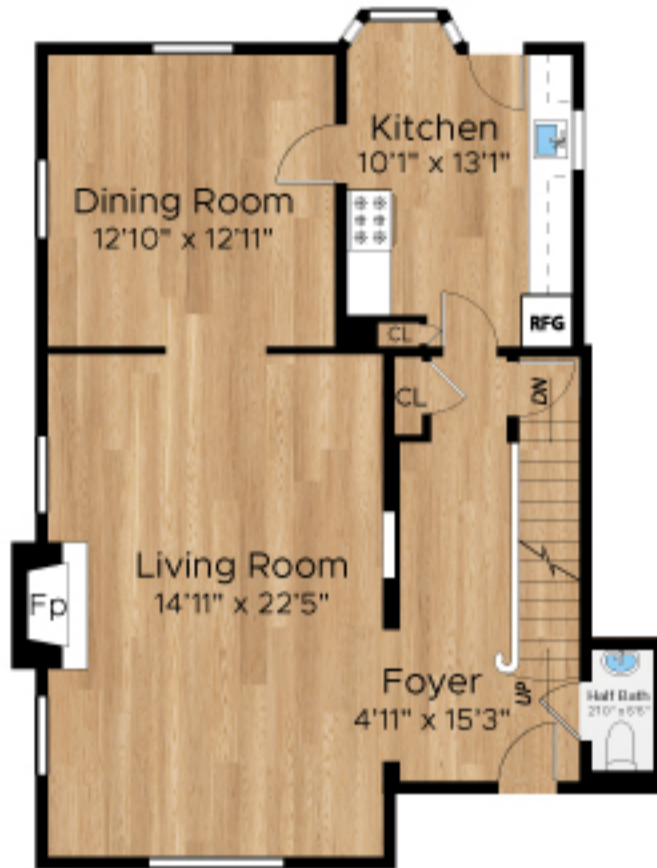

BERKSHIRE HATHAWAY
HomeServices
Franciscan Properties

39 BLACHFORD COURT

OAKLAND

PROPERTY SQ FT INFORMATION

MEASUREMENTS CALCULATED TO THE EXTERIOR WALLS

LIVING SPACE: 2428 SQ FT

- * First Floor: 673 Sq Ft
- * Second Floor: 907 Sq Ft
- * Third Floor: 848 Sq Ft

COMBINED: 2428 Sq Ft

Second Floor

Third Floor

First Floor

PRESENTED BY : ANDREW DE VRIES

DRE #: 01368031

DISCLAIMER: RENDERING BY OPEN HOMES PHOTOGRAPHY. ALL MEASUREMENTS ARE APPROXIMATE AND MAY NOT BE EXACT. DO NOT RELY ON THE ACCURACY OF THIS FLOOR PLAN WHEN DETERMINING THE PRICE OF A PROPERTY OR MAKING DECISIONS REGARDING BUYING OR SELLING OF PROPERTIES WITHOUT INDEPENDENT VERIFICATION.